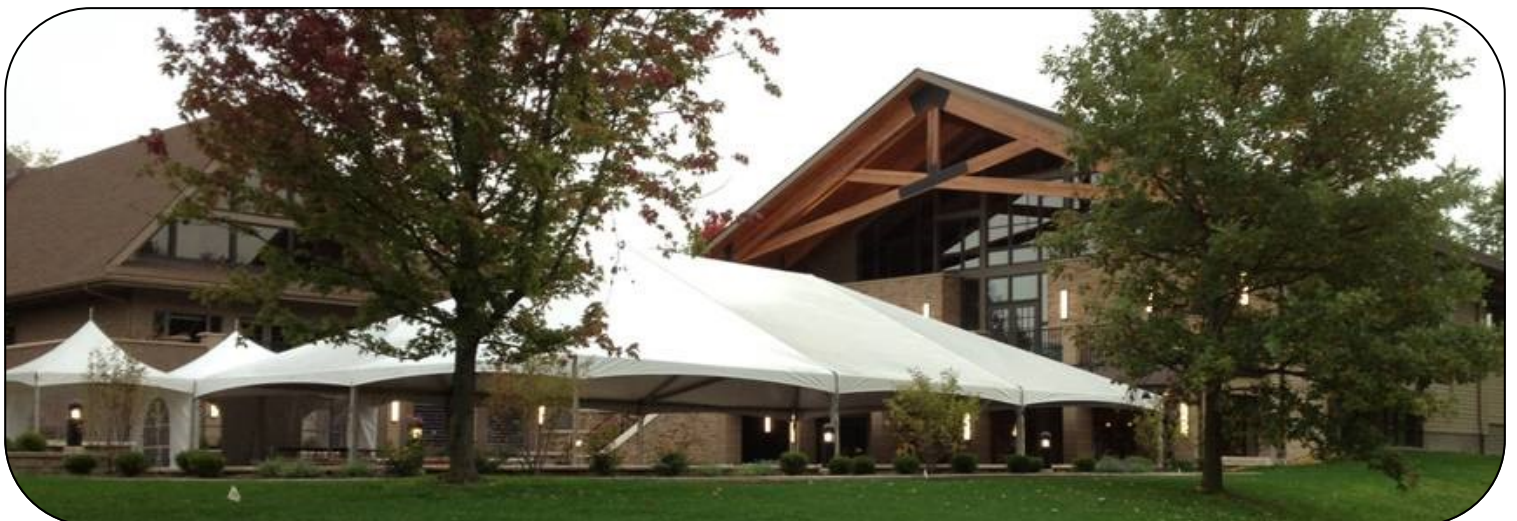

TENTS & CANOPIES

Aladdin Rents

440-942-4100

POLE TENTS— Our Largest tents are the Series 2000 Pole Tent from Aztec Tent. These attractive tents are great for weddings or any large scale event. The Series 2000 Pole Tent can be set-up on either grass or asphalt. Drilling is required for asphalt set-up.

SIZES AVAILABLE: 40x40, 40x60, 40x80, 40x100, 40x120, 60x60, 60x90, 60x120, 60x150

QUICK TRACK FRAME TENTS

The Quick Track is a heavy duty frame tent durable for almost any installation. These awesome looking medium to large size tents are perfect for any event and will wow your guests. These tents can be set up on most any level surface.

SIZES AVAILABLE: 30x30, 30x45, 30x60, 30x75, 30x90, 40x40, 40x60, 40x80, 40x100, 40x120

AladdinRents.com

ALSO AVAILABLE FOR TENTING HEATING - COOLING - SIDEWALL - LIGHTING - PORTA FLOOR

HIGH PEAK FRAME TENT - Our frame tents are professionally installed and completely free standing. The high swooping peaks and tensioned fabric appearance make these a favorite for most any outdoor event. This type of tent is most versatile and can be set-up practically anywhere.

SIZES AVAILABLE: 10x10, 10x20, 15x15, 15x30, 20x20, 20x30, 20x40

CANOPIES (Customer set-up)
A canopy provides protection from sun and light rain showers at a more affordable cost than a tent. Canopies must be set up on grass because they do not have a frame structure and are supported by legs, center poles, and ropes.